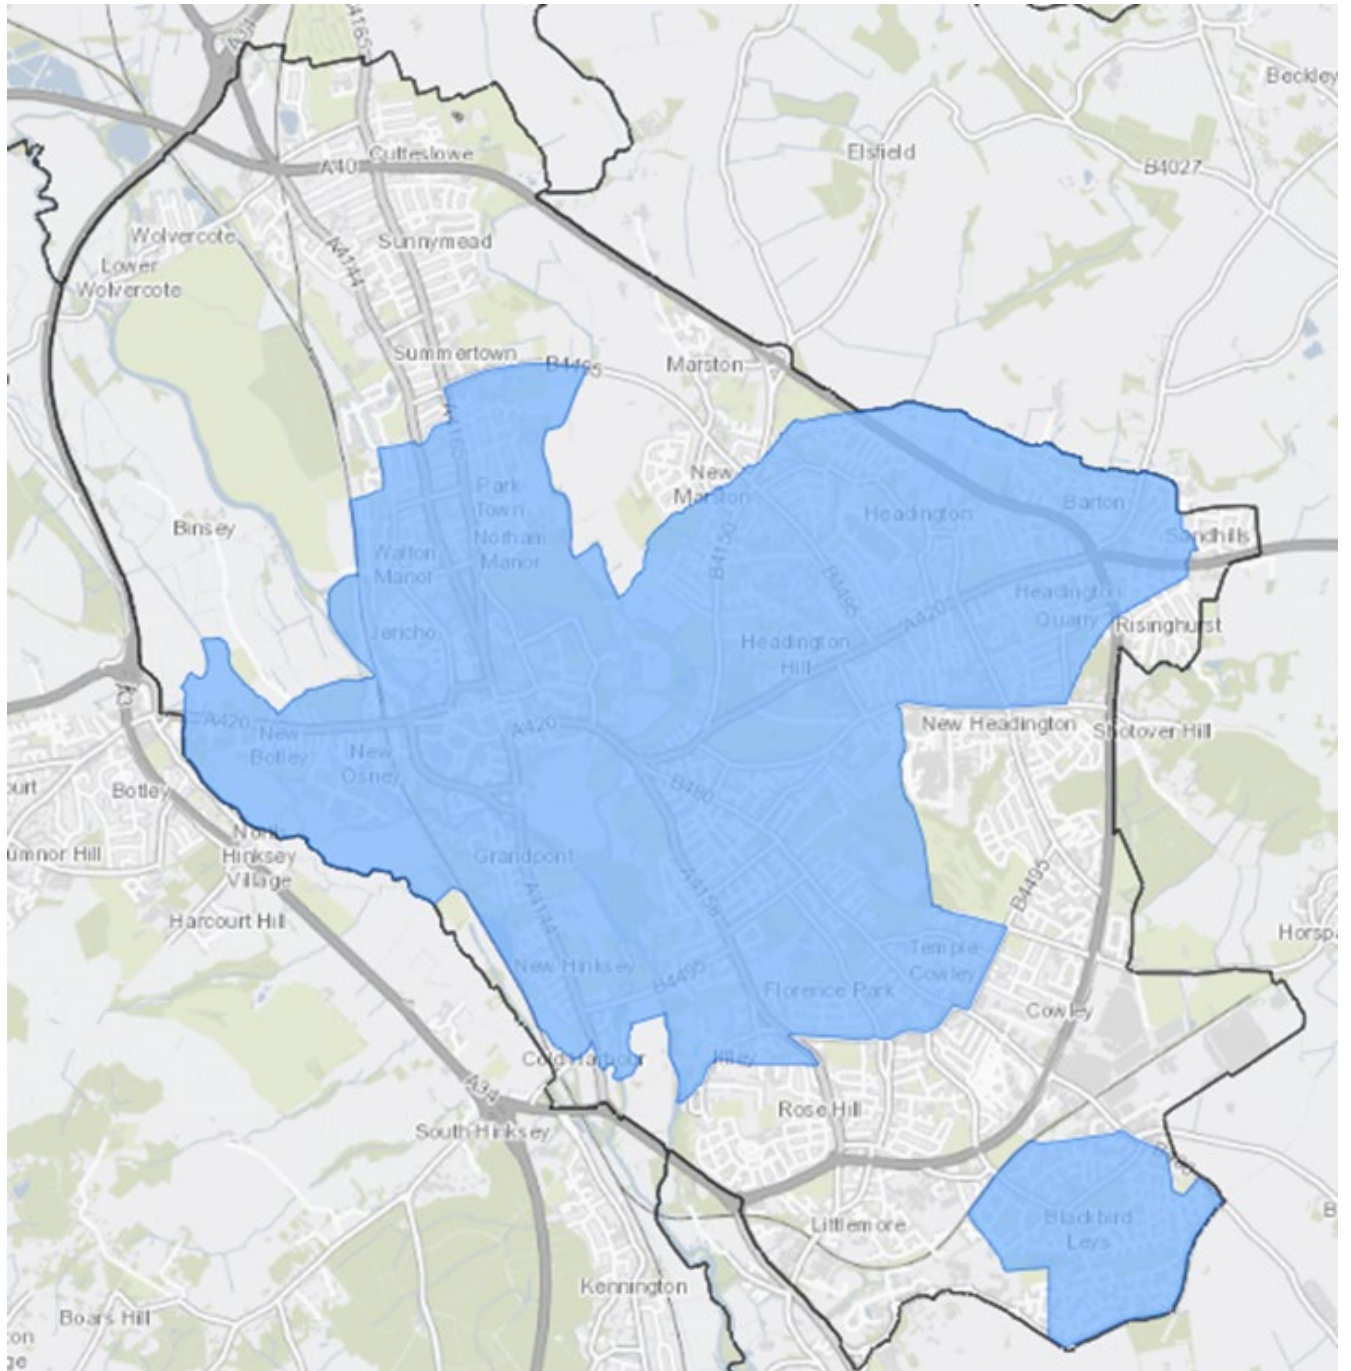

Appendix 1

Area (in blue) comprising the current 23 active Smoke Control Areas in Oxford

This page is intentionally left blank